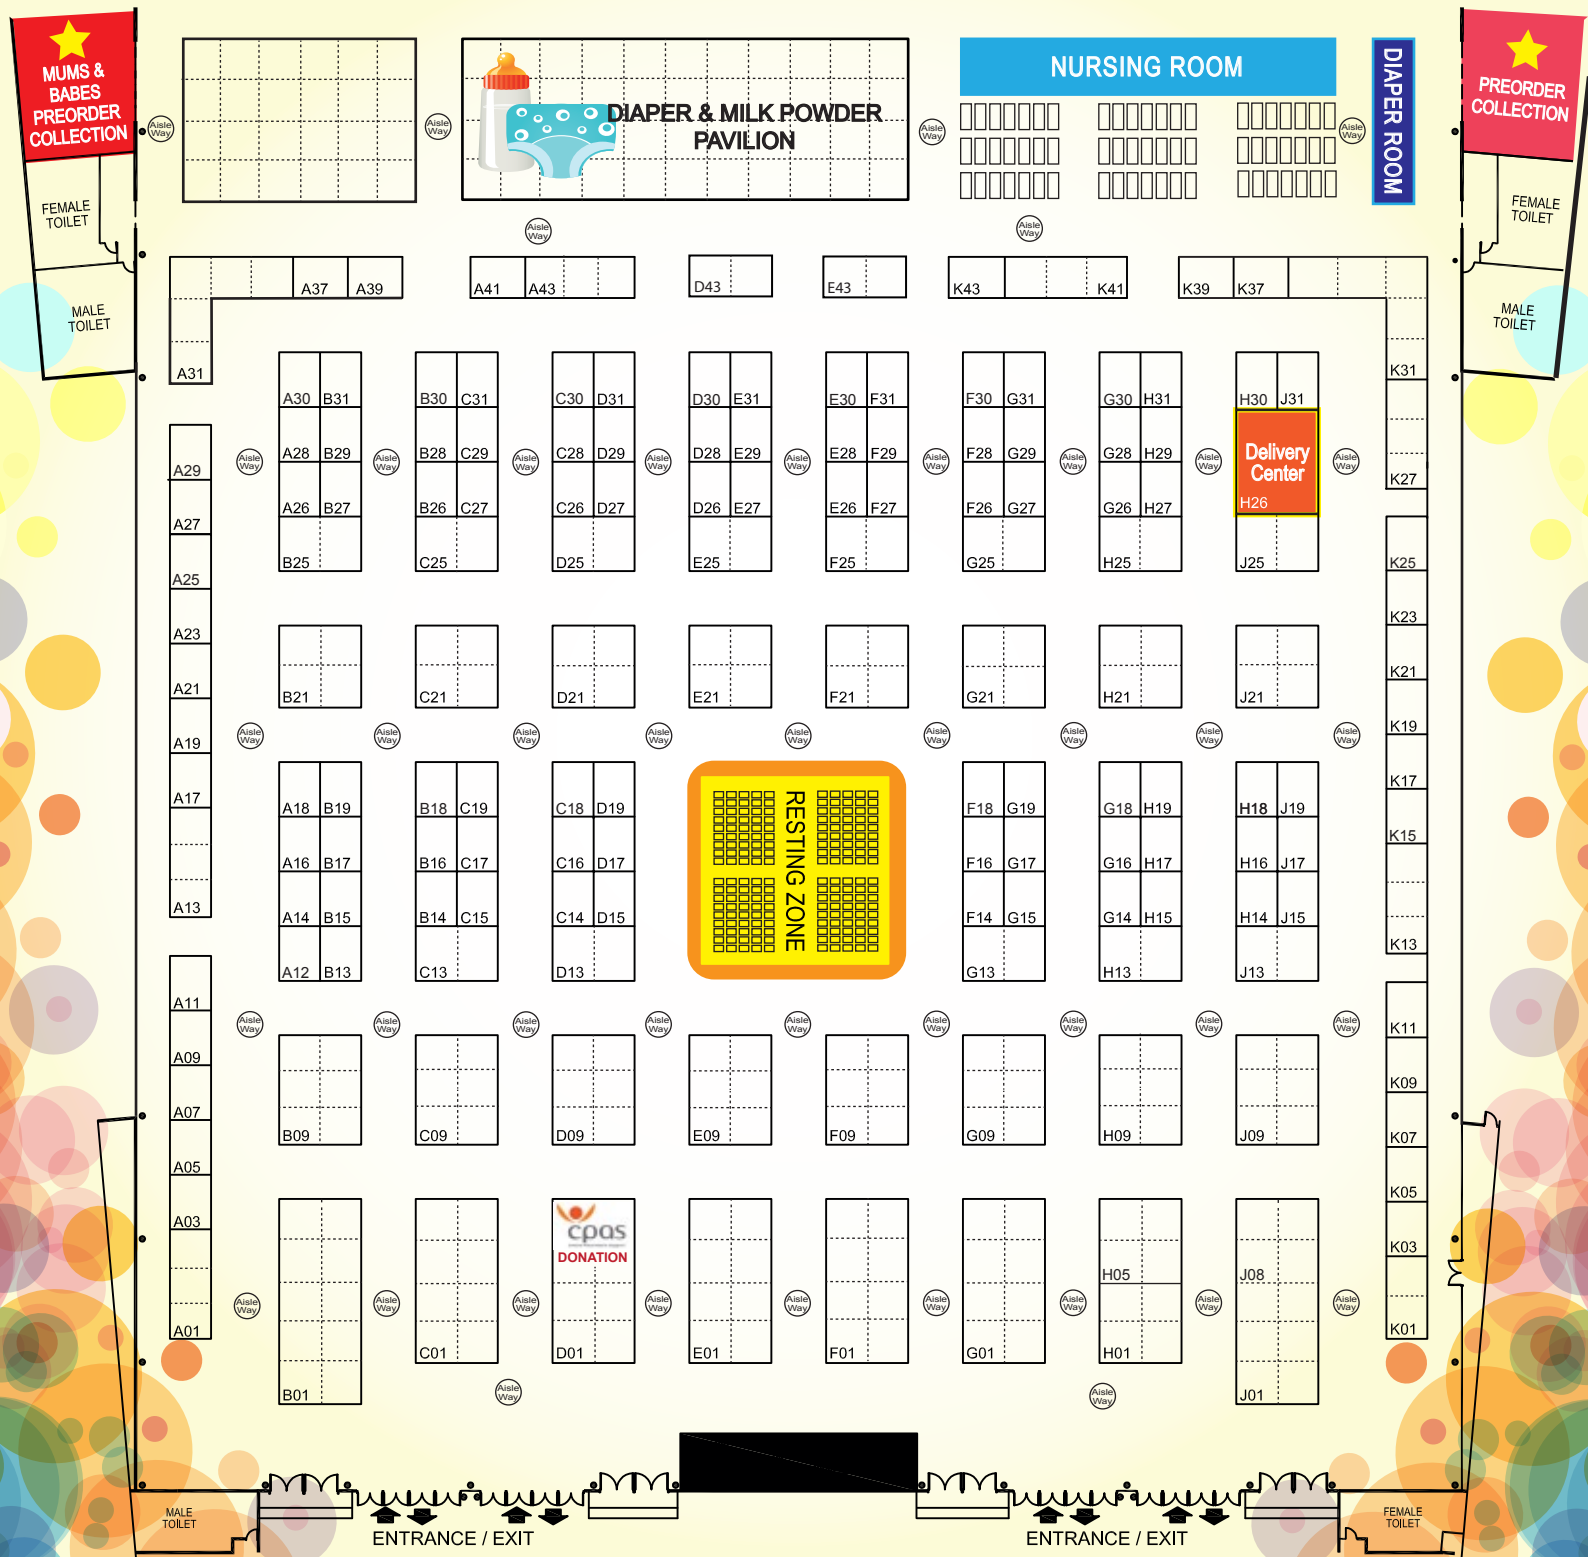

Payment Method

BRING ENOUGH CASH to shorten payment time and in case if some vendors do not accept cards.

- Some vendors accept credit card, most accept nets and ALL accept cash.
- Each booth will have their own cashiers.

ATMs

BRING ENOUGH CASH to avoid walking all the way to the ATM machines.

Delivery Service

If you intend to buy a lot of things, don't worry. There will be a delivery service company at Baby Market located at Booth H26.

Comfort

Wear comfortable shoes cause if you spend 5 mins at each booth, u will need to shop for 11 hours with no break!
(and we open for 10 hours daily only!)

Shopping Trolley

Bring those pulling shopping trolleys that you see many people use to carry groceries home to Baby Market. It will help a lot with carrying all your miscellaneous items home.

MOST IMPORTANTLY

Make sure Daddy pays for everything! :D

SHOPPING TIPS
at Baby Market Fair